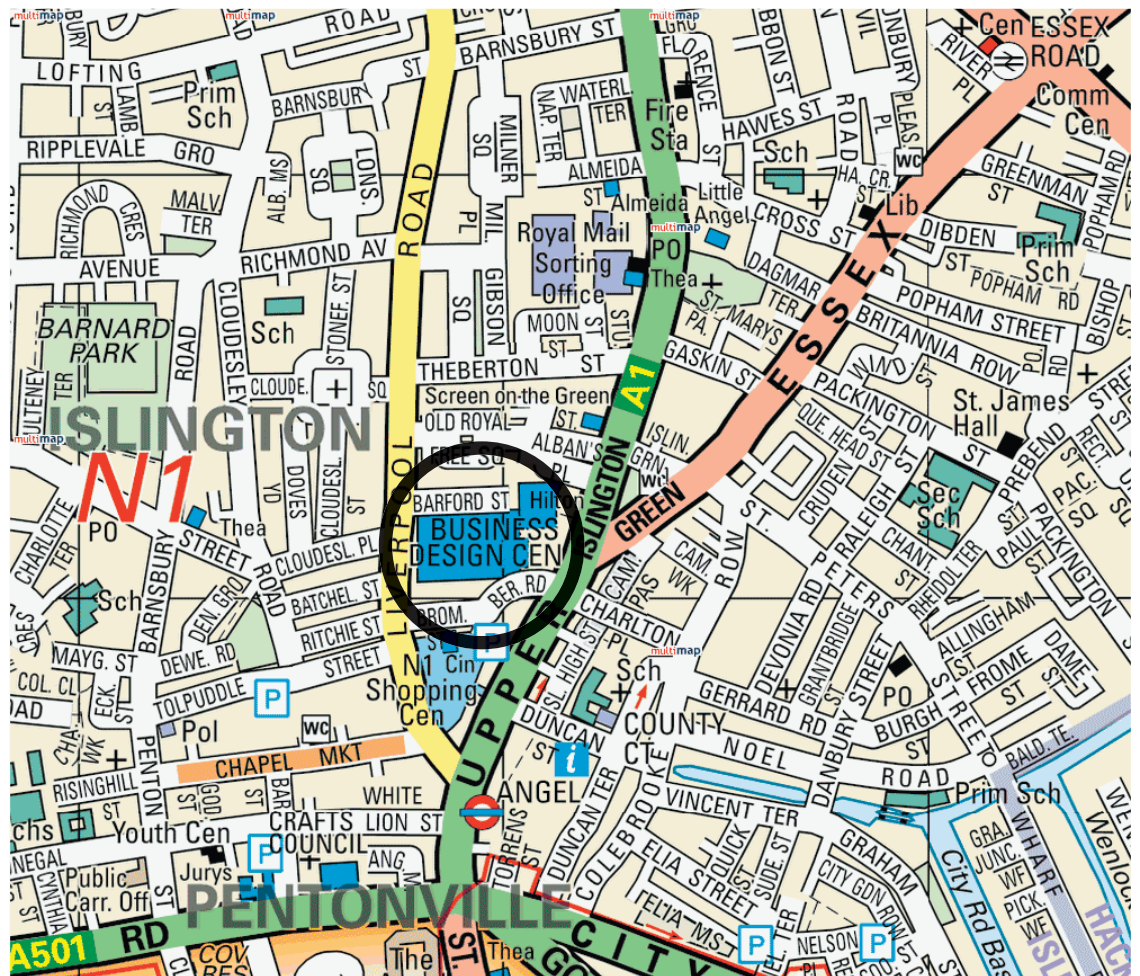

Directions

MDLOGICAL LTD
Business Design Centre
52 Upper Street
Islington
London
N1 0QH

By Public Transport

MDLOGICAL is situated in the Business Design Centre, just five minutes walk from Angel tube station, situated on the Northern Line. Highbury & Islington tube station is a ten minute walk away and is situated on the Victoria Line. Kings Cross, Euston & St Pancras railway stations are all a short bus ride away. The Business Design Centre is on Upper Street, which is serviced by the following bus routes: 4, 19, 30, 38, 43, 56, 73, 341 and 394.