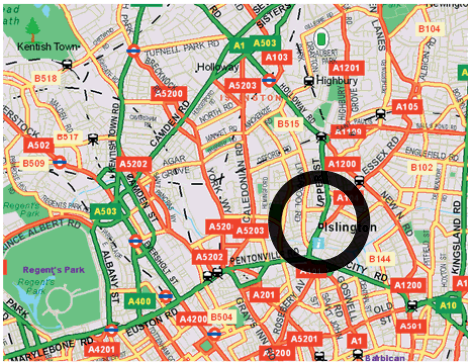

Directions

MDLOGICAL LTD
Business Design Centre
52 Upper Street
Islington
London
N1 0QH

By Public Transport

MDLOGICAL is situated in the Business Design Centre, just five minutes walk from Angel tube station, situated on the Northern Line. Highbury & Islington tube station is a ten minute walk away and is situated on the Victoria Line. Kings Cross, Euston & St Pancras railway stations are all a short bus ride away. The Business Design Centre is on Upper Street, which is serviced by the following bus routes: 4, 19, 30, 38, 43, 56, 73, 341 and 394.